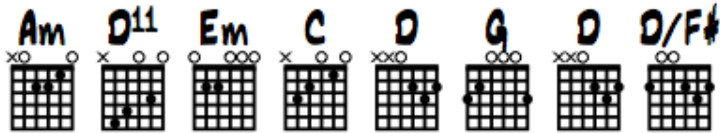

Soul Angel

Tom Jackson

Chords used in this song:

Am D¹¹ Em C D Em
Just close your eyes...and dream

Em C D Em
Mary and Joseph together alone

C G D Em
Under a star, a child is born

 C G D Em
And choirs sang out...for thousands of years

Em C D Em
Silent night...for the world to hear

Em C D Em
On the dawn came Christmas day

 C G D Em
The angels withdrew, and the star fades away

 C G D Em
But the Soul Angel stayed and he's still here today

 Em C D Em
And it helps them to sleep when the soul angel plays

 Em C D Em D/F#
Yes, it helps them to sleep when the soul angel plays

G C D G
Close your eyes and what do you see?

Em C D G
A stable, an angel, the Prince of Peace

 C G C G
Or visions of family on Christmas Eve

C G C G
Children all around, gifts under the tree

Am D¹¹ Em C D Em Em C D Em
Close your eyes...and dream

Em C D Em
 I am the old man that lives down the lane
 C G D Em
 Singing for pennies that help ease the pain
 C G D Em
 Of those who might fall on a cold winter's night
 Em C D Em
 I go in search where the homeless will hide
 Em C D Em
 I sing of a love that's hard to ignore
 C G D Em
 Praying on corners for the rich and the poor
 C G D Em
 Some are dismayed, some are afraid
 Em C D Em
 But it helps them to sleep, when the soul angel plays
 Em C D Em D/F#
 Yes, it helps them to sleep when the soul angel plays