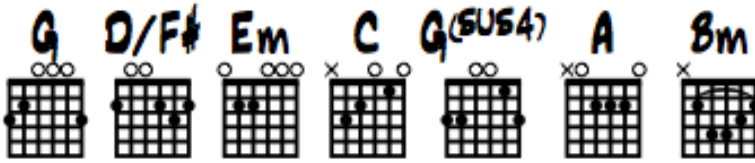

Light Inside

Tom Jackson

Chords used in this song:

G **D/F#**
There is a young girl, living on her own

Em **C**
A broken heart, a song unsung

Bm **C**
Damaged goods, on the street

A **D**
Her lessons of love are bittersweet

G **D/F#**
She's got a gift that you'll never know
Em **C**
Unless you help someone, who's got no home

Bm **C**
If you plant the seed, hope will grow
A **D**
Her stone-cold heart will start to glow

C
There's a light inside

G
Won't be denied

A
There's a new star in the sky

D
As a new baby cries

C
There's a light inside

G
Won't be denied

A

A new star in the sky

D